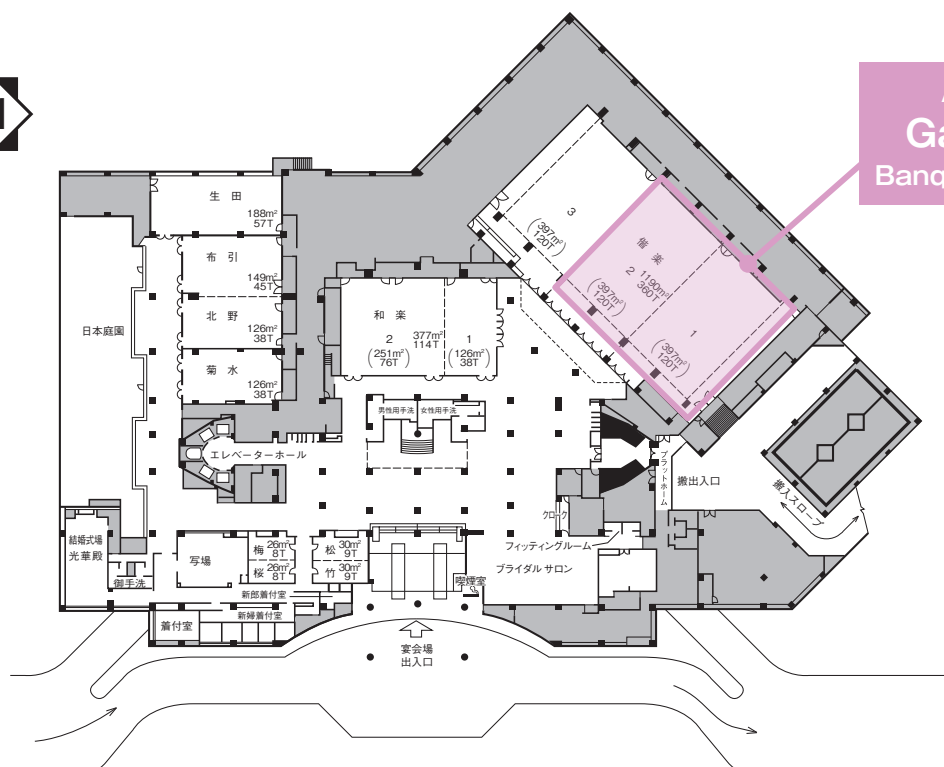

Venue Map

Kobe International Conference Center, 3rd Floor

Kobe International Conference Center, 4th Floor

Venue Map

Banquet Hall Kairaku, B1 Floor, Main Building, Kobe Portopia Hotel

B1

April 8 (Sat)
Gala Dinner
 Banquet Hall Kairaku

*Kobe International Conference Center and Main Building of Kobe Portopia Hotel are connected by a passage on the 2nd floor.