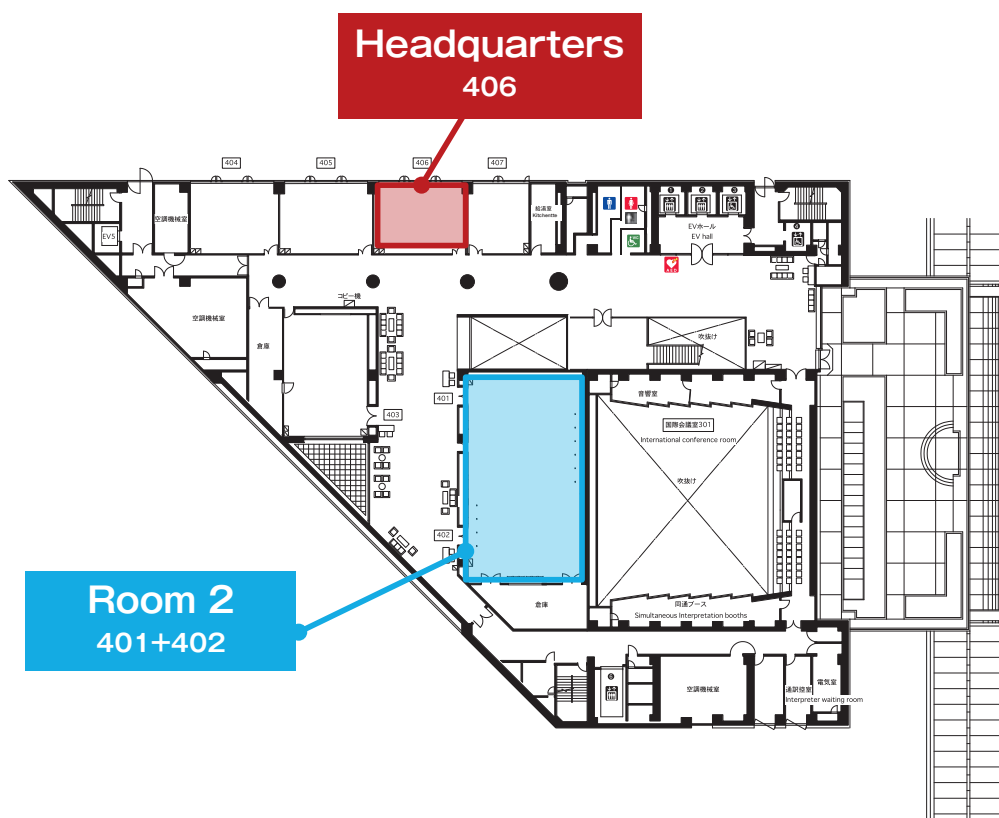

Venue Map

Kobe International Conference Center, 3rd Floor

Kobe International Conference Center, 4th Floor

Venue Map

Banquet Hall Kairaku, B1 Floor, Main Building, Kobe Portopia Hotel

B1

April 8 (Sat)
Gala Dinner
 Banquet Hall Kairaku

*Kobe International Conference Center and Main Building of Kobe Portopia Hotel are connected by a passage on the 2nd floor.