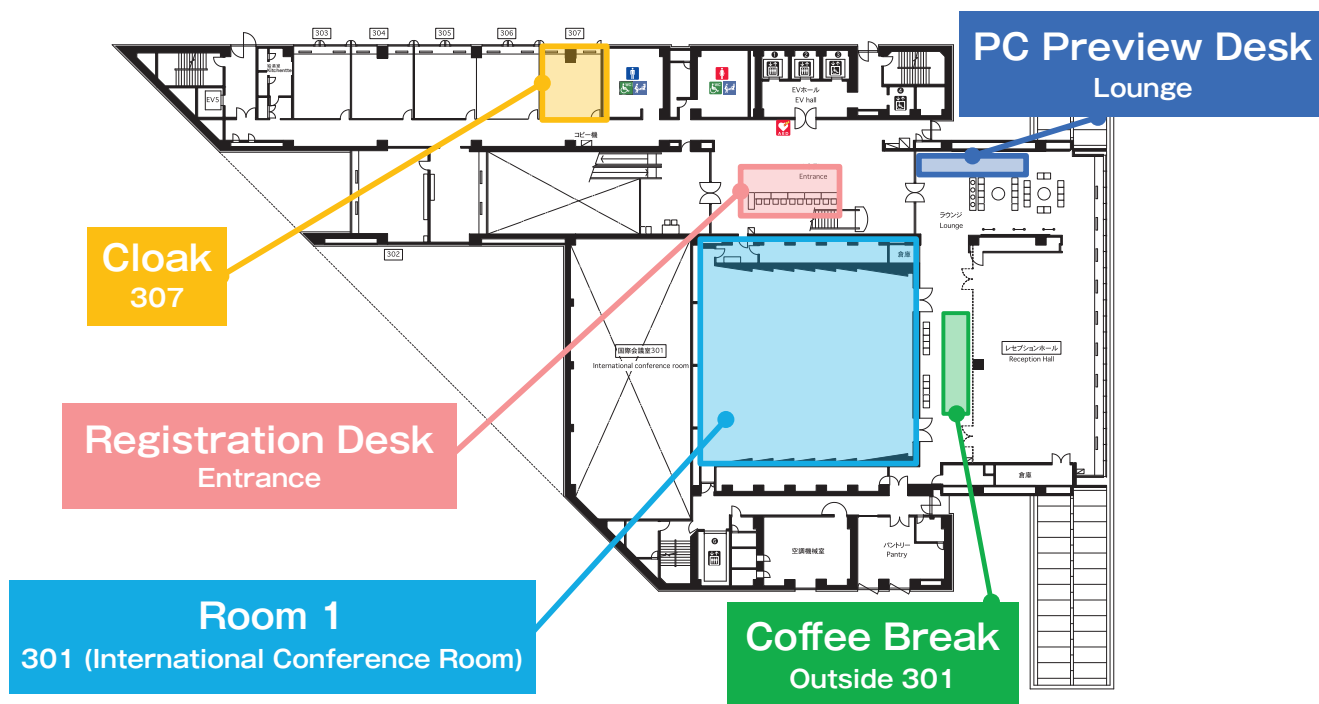

Venue Map

Kobe International Conference Center, 3rd Floor

Kobe International Conference Center, 4th Floor

Venue Map

Banquet Hall Kairaku, B1 Floor, Main Building, Kobe Portopia Hotel

B1

April 8 (Sat)
Gala Dinner
 Banquet Hall Kairaku

*Kobe International Conference Center and Main Building of Kobe Portopia Hotel are connected by a passage on the 2nd floor.